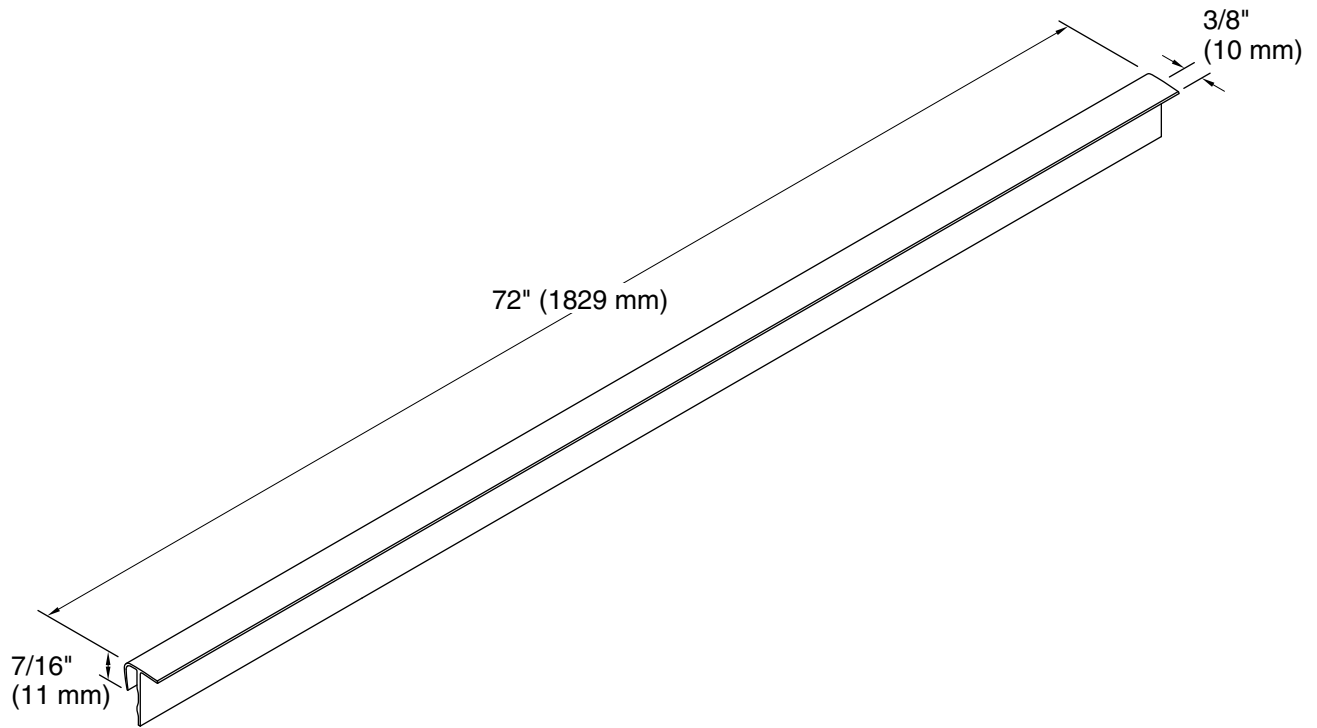

Choreograph®
72" Edge Trim w/ Return
K-90040

Features

- For use with the KOHLER Choreograph shower collection.
- Package contains two 72" lengths.
- Field trimmable height.

Material

- Aluminum.

Recommended Products/Accessories

Color	Code	Description
	SHP	Bright Polished Silver
	0	White
	96	Biscuit
	NY	Dune
	G9	Sandbar
	ABZ	Anodized Dark Bronze
	BNK	Anodized Brushed Nickel

Technical Information

All product dimensions are nominal.